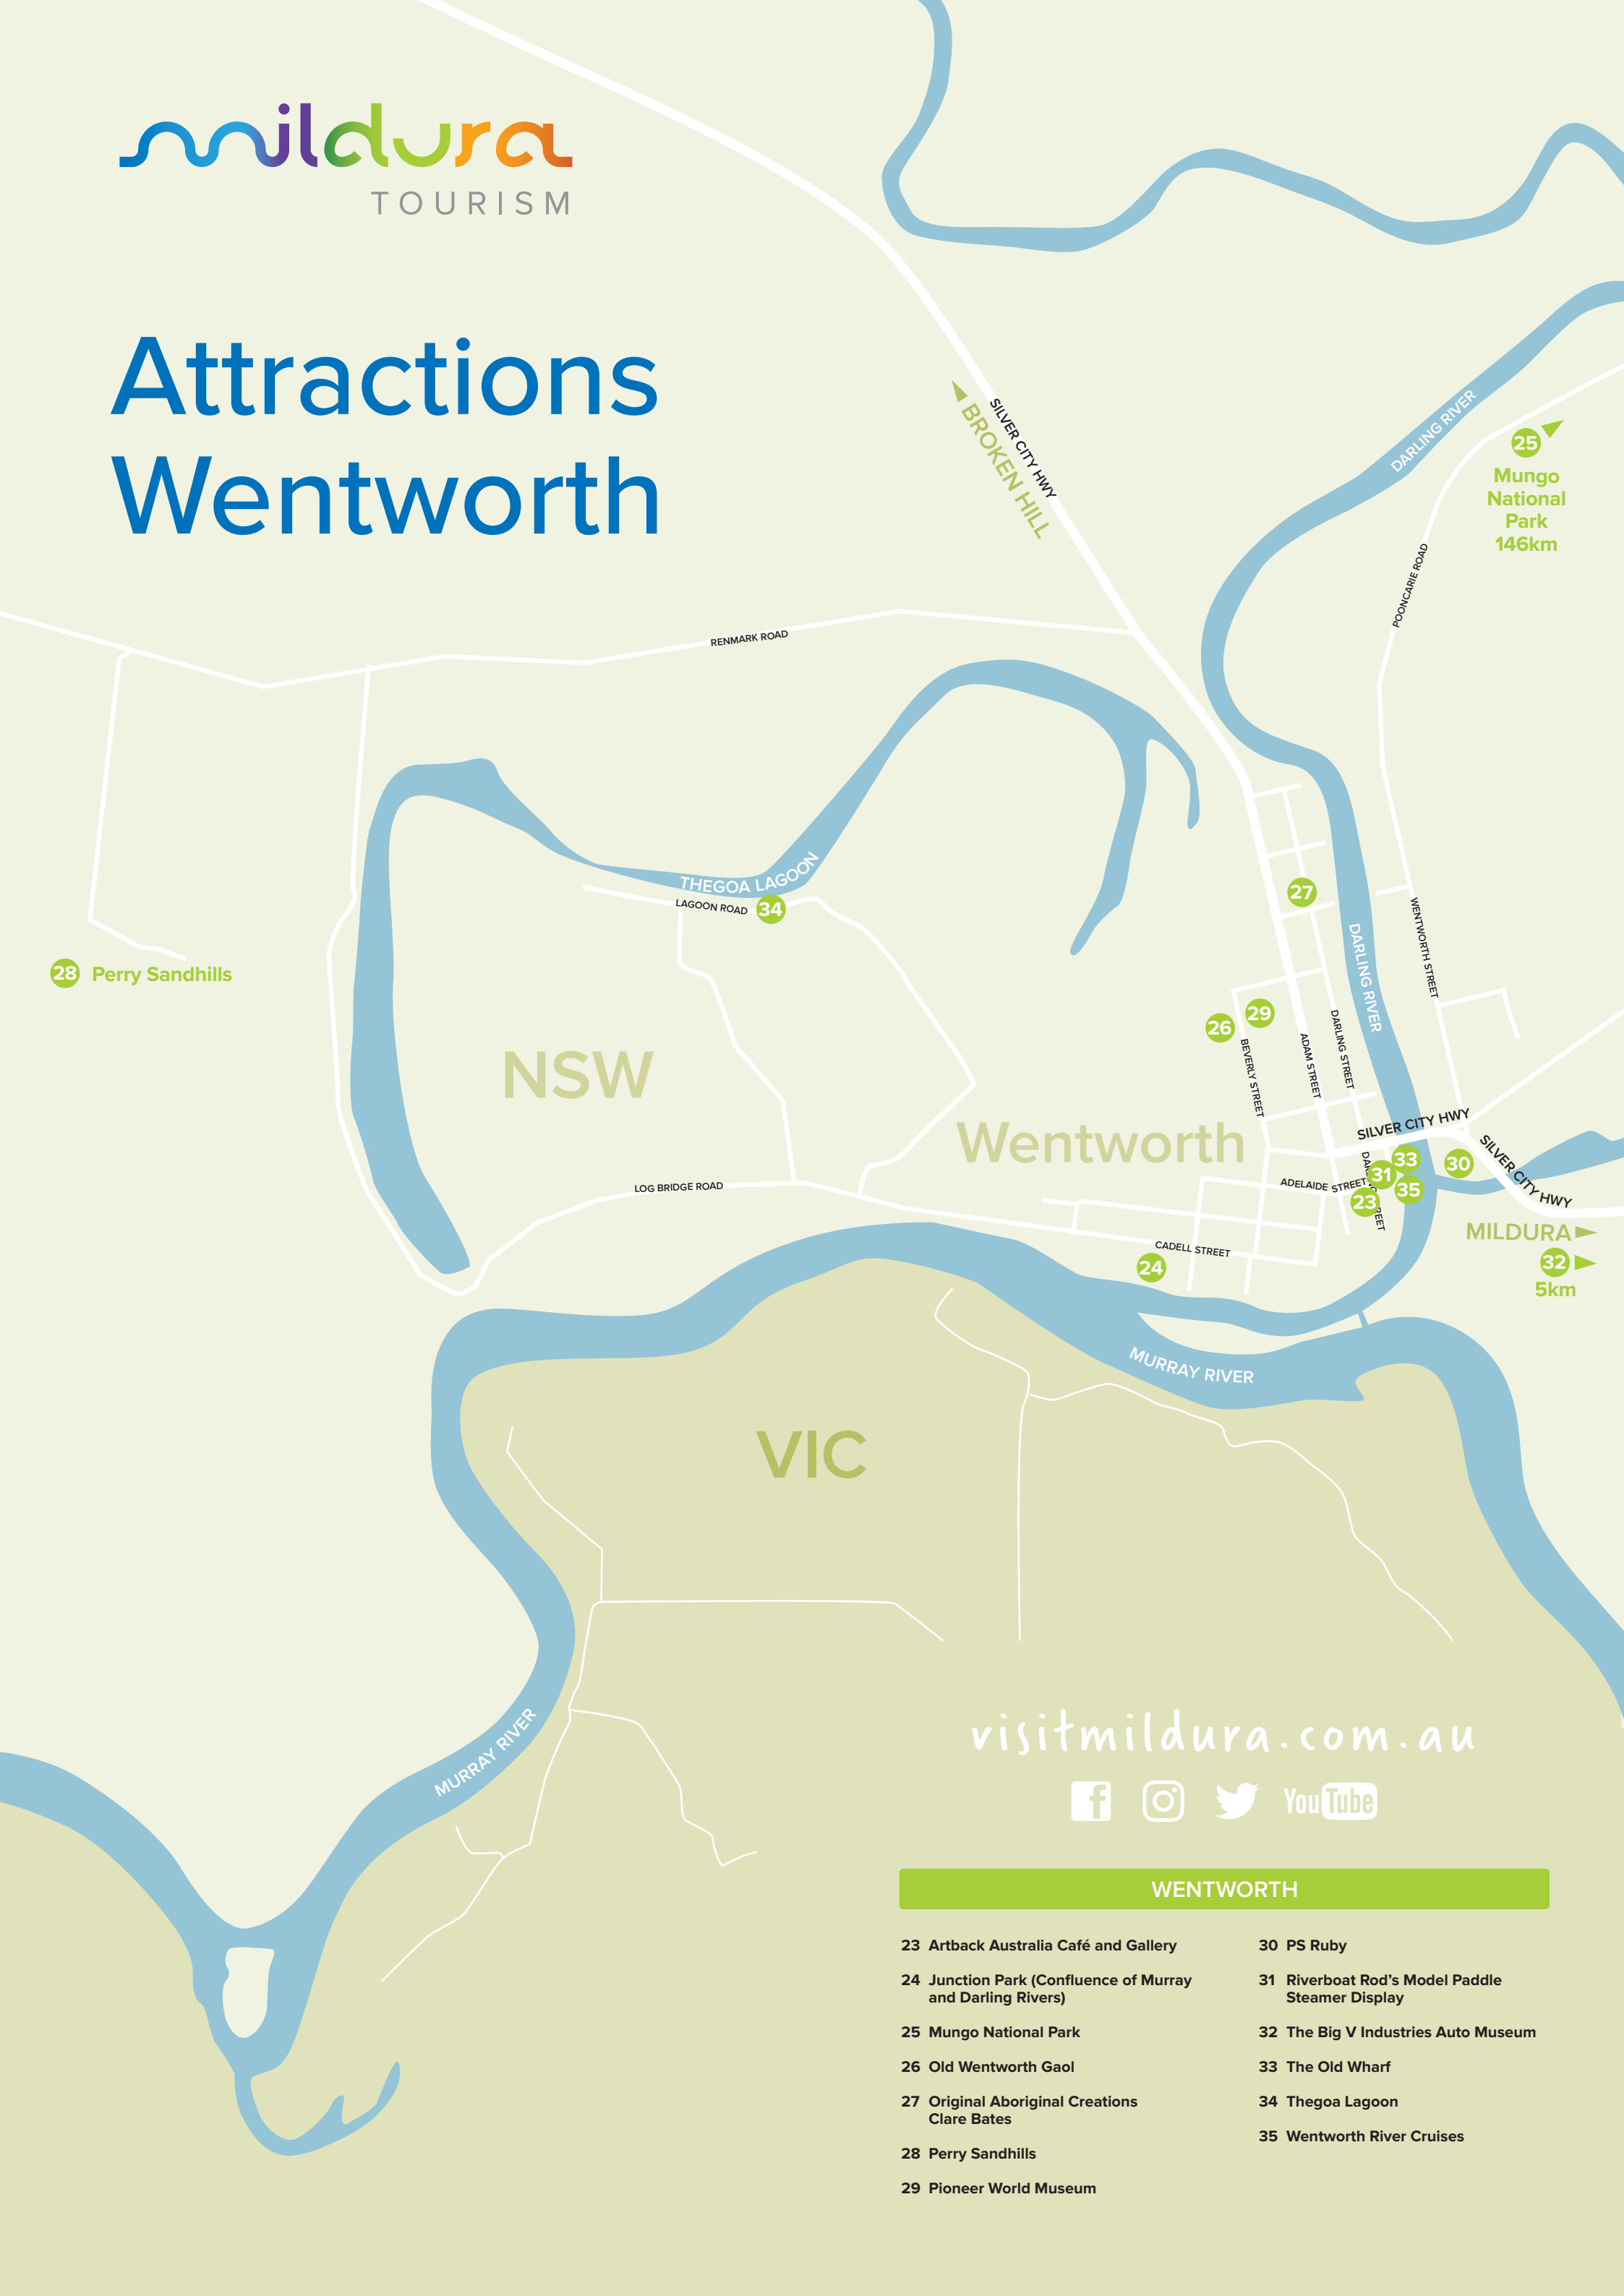

# Attractions Wentworth

[visitmildura.com.au](http://visitmildura.com.au)

## WENTWORTH

- |  |   |
|--|---|
| 23 Artback Australia Café and Gallery                      | 30 PS Ruby                                      |
| 24 Junction Park (Confluence of Murray and Darling Rivers) | 31 Riverboat Rod's Model Paddle Steamer Display |
| 25 Mungo National Park                                     | 32 The Big V Industries Auto Museum             |
| 26 Old Wentworth Gaol                                      | 33 The Old Wharf                                |
| 27 Original Aboriginal Creations Clare Bates               | 34 Thegoa Lagoon                                |
| 28 Perry Sandhills   | 35 Wentworth River Cruises                      |
| 29 Pioneer World Museum                                    |   |